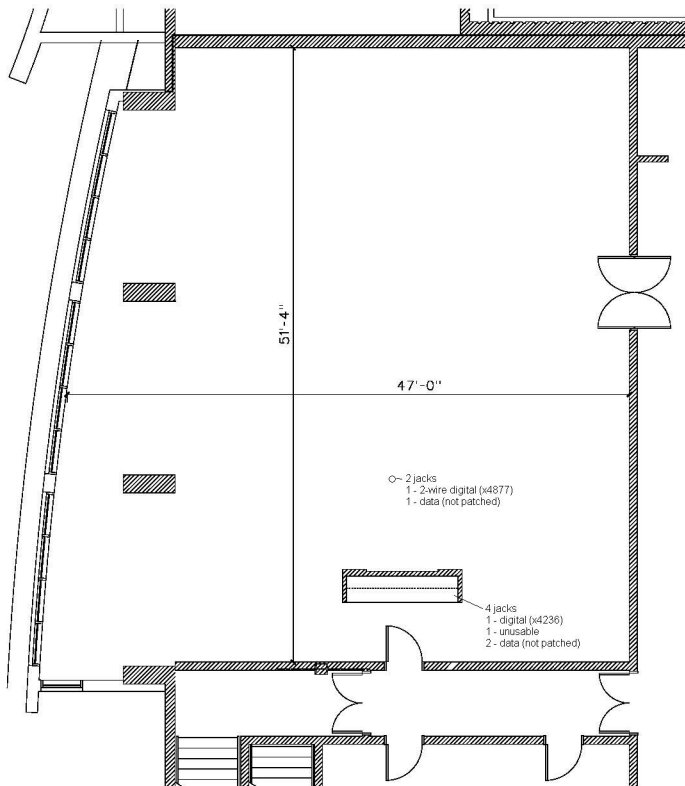

Seating for 153

Bridal Party

Musician

WOODRUFF CIRCLE ROOM

Area: 2,362 Square Feet

Capacity: 200 - 225 (standing reception)

100 (lecture seating)

100 (dinner seating)