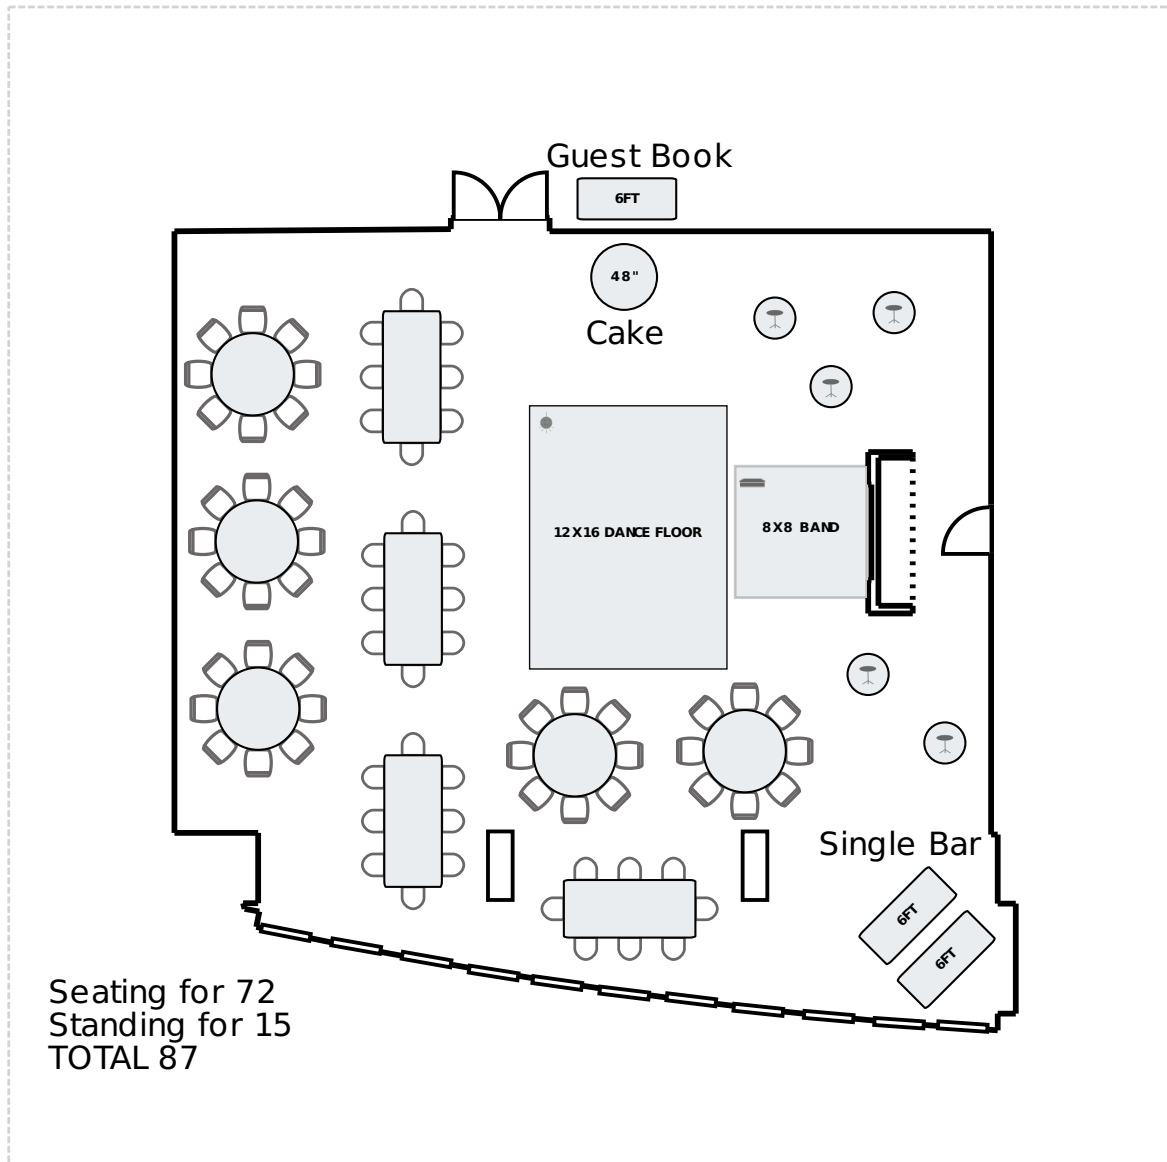

Seating for 153

Bridal Party

Musician

WOODRUFF CIRCLE ROOM

Area: 2,362 Square Feet

Capacity: 200 - 225 (standing reception)

100 (lecture seating)

100 (dinner seating)