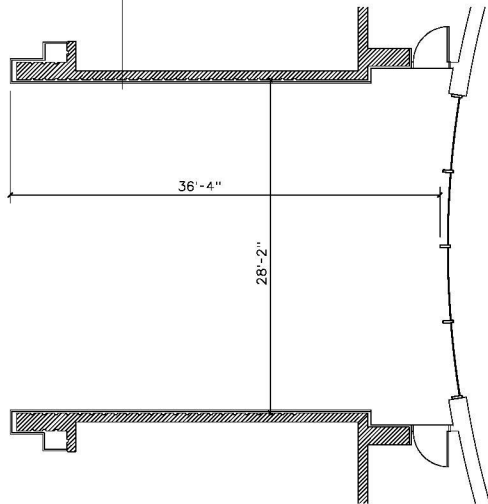

1. 3 jacks
   1 - analog (x6149)
   1 - voice, not connected (3rd flr ph rm)
   1 - data, not patched (4th flr data closet)

GALLERIA NORTH & SOUTH BALCONY ALCOVES

Area: 1,032 Square Feet
Capacity: 100 (standing reception)
65 - 75 (lecture seating)
45 - 55 (seated)